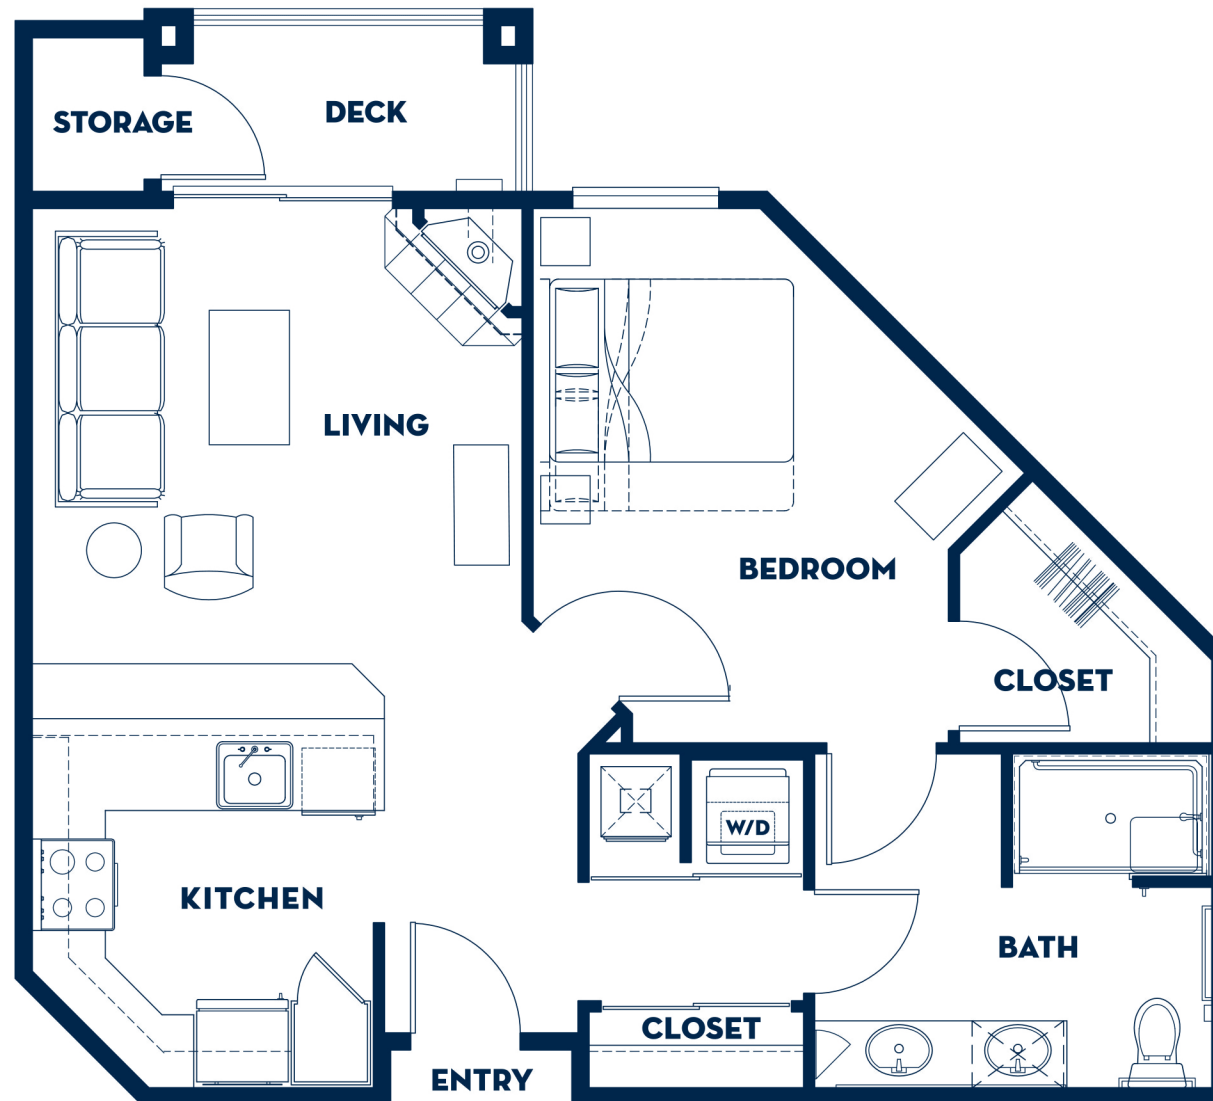

PHASE II ONE BEDROOM/ONE BATH • 723 SQ FEET

SPECIAL FEATURES IN THIS PHASE II APT
Full Kitchen • Washer & Dryer • Granite Tile Kitchen Countertops • Tile Flooring in Kitchen & Bathrooms

FAIRWINDS - WOODWARD PARK RETIREMENT COMMUNITY • 9525 NORTH FORT WASHINGTON ROAD • FRESNO, CA 93730 • (559) 434-6444