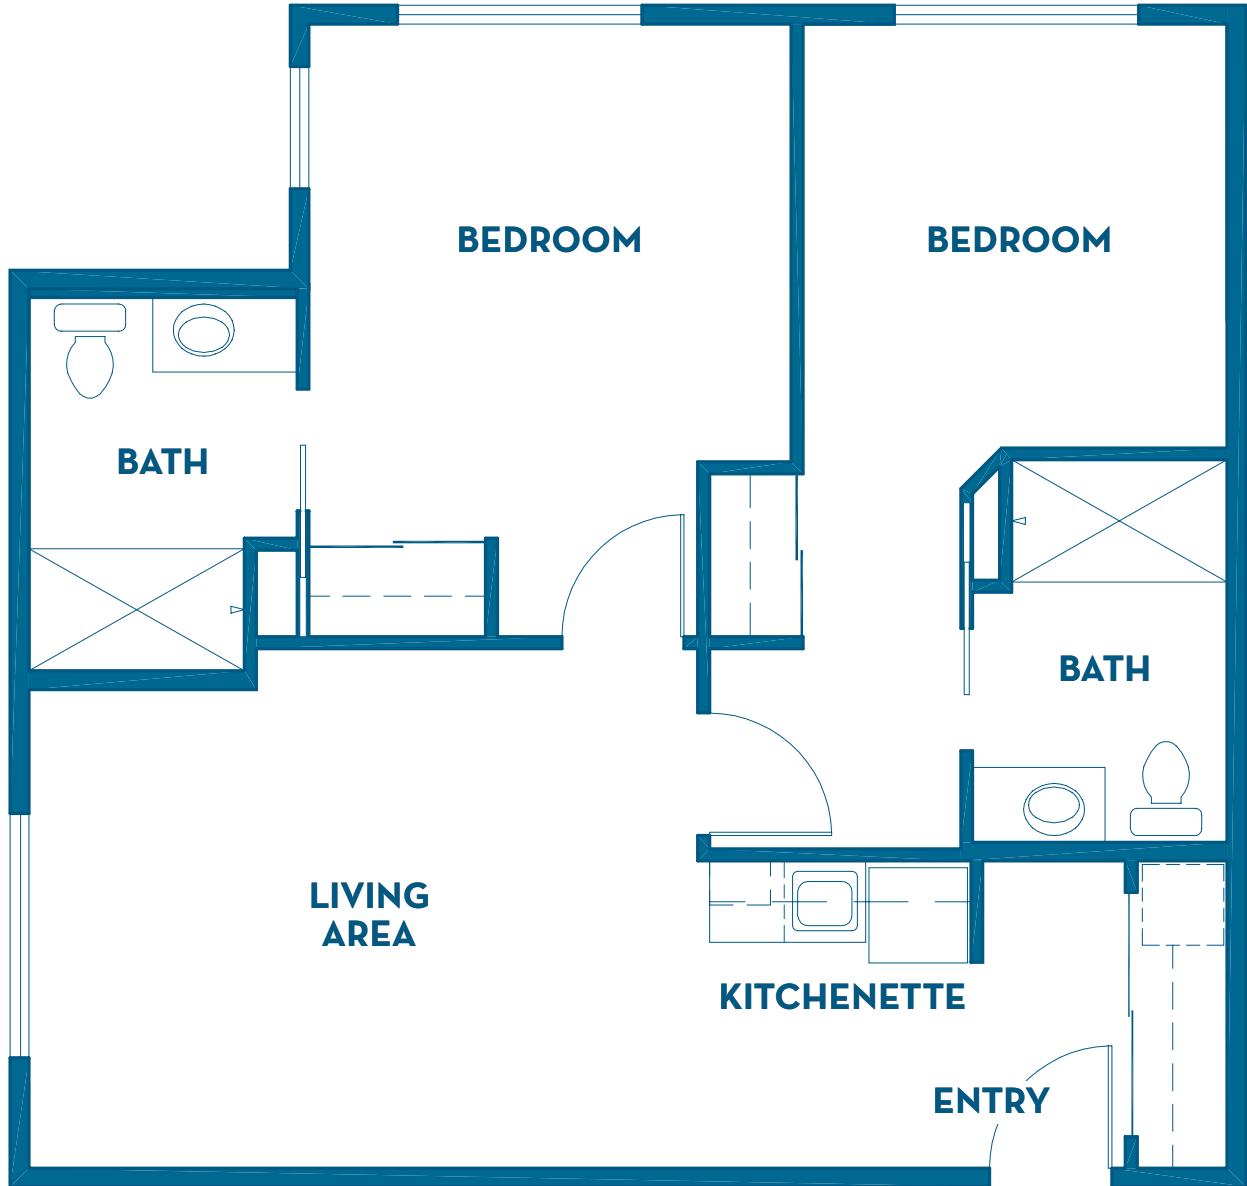

THE WILLOWS
TWO BEDROOM • 642-909 SQUARE FEET

Dimensions are approximate. Floor plans may vary.

The Willows • 4725 Bellwether Lane • Oxford, FL 34484 • P 352.430.0076 • F 352.647.6101