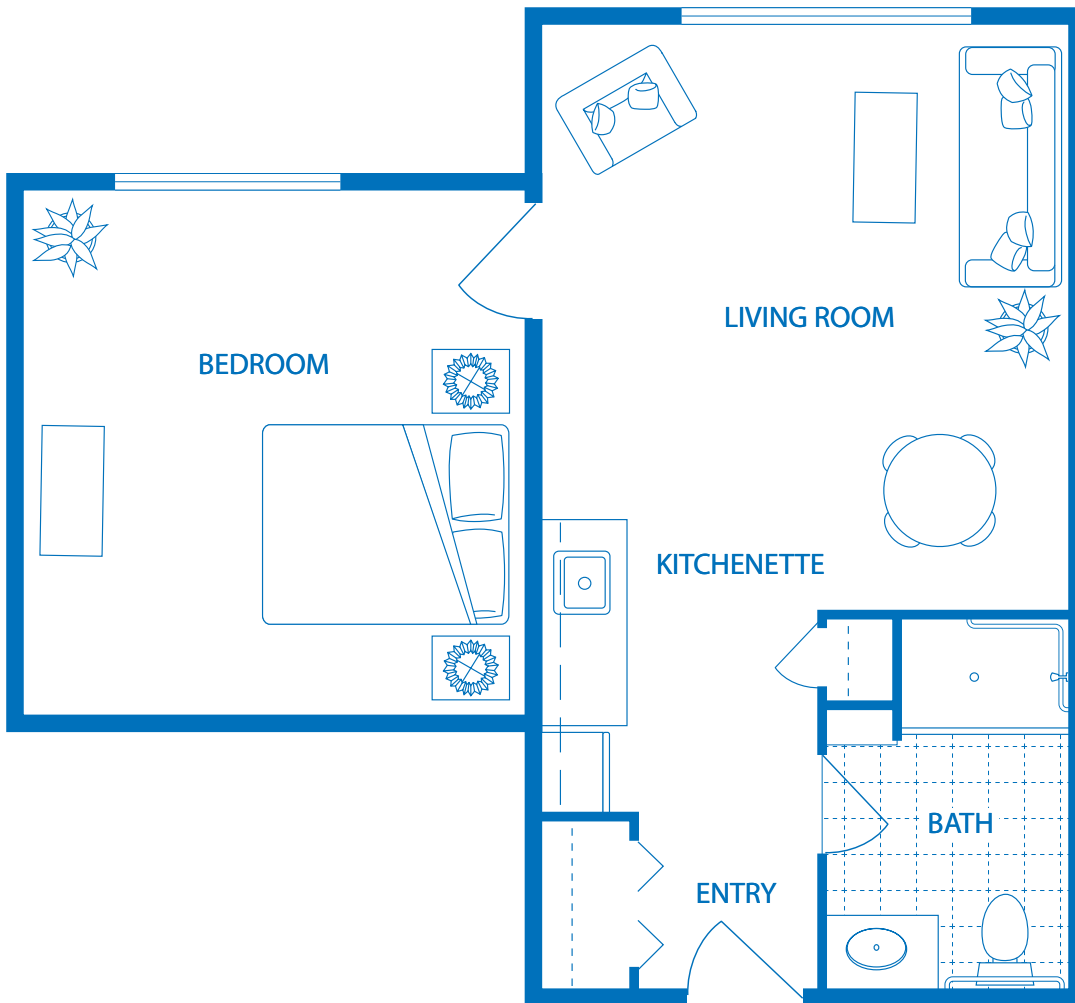

**THE LANDING**  
OF LONG COVE

# Assisted Living

ONE BEDROOM • 463 SQ FT

*Additional floor plans available*