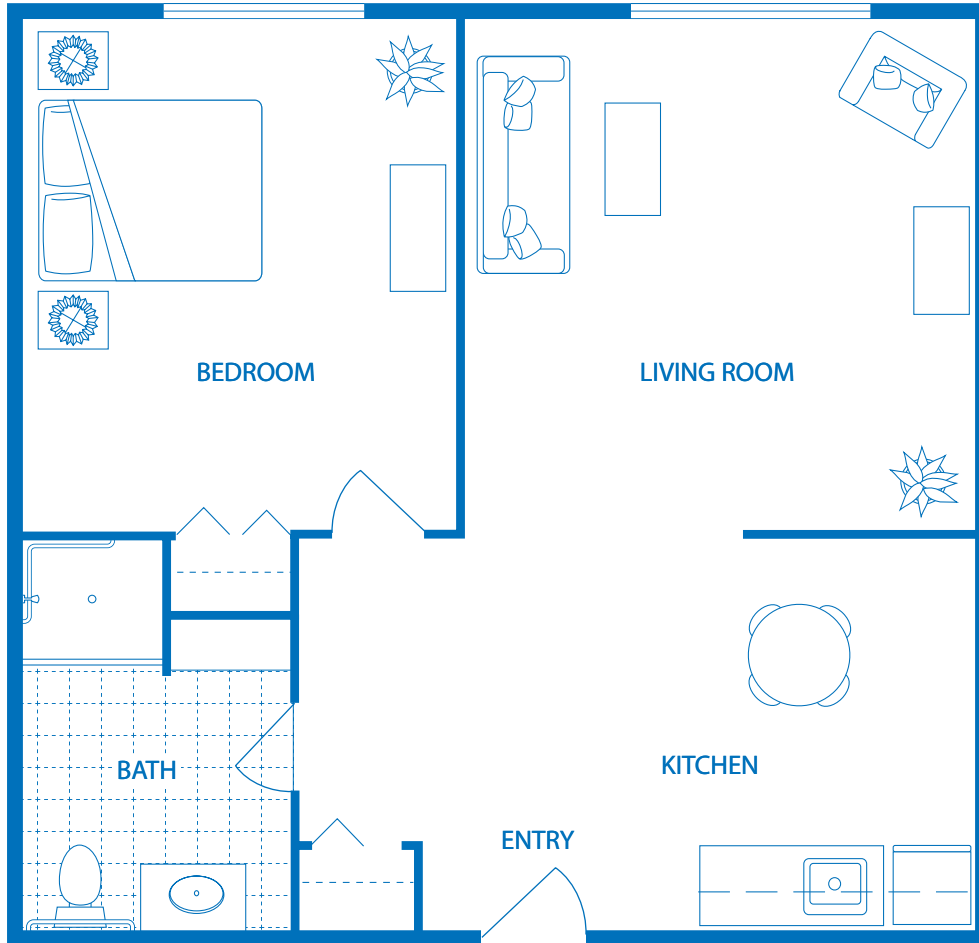

THE LANDING
OF LONG COVE

Assisted Living

ONE BEDROOM DELUXE SUITE • 604 SQ FT

Additional floor plans available